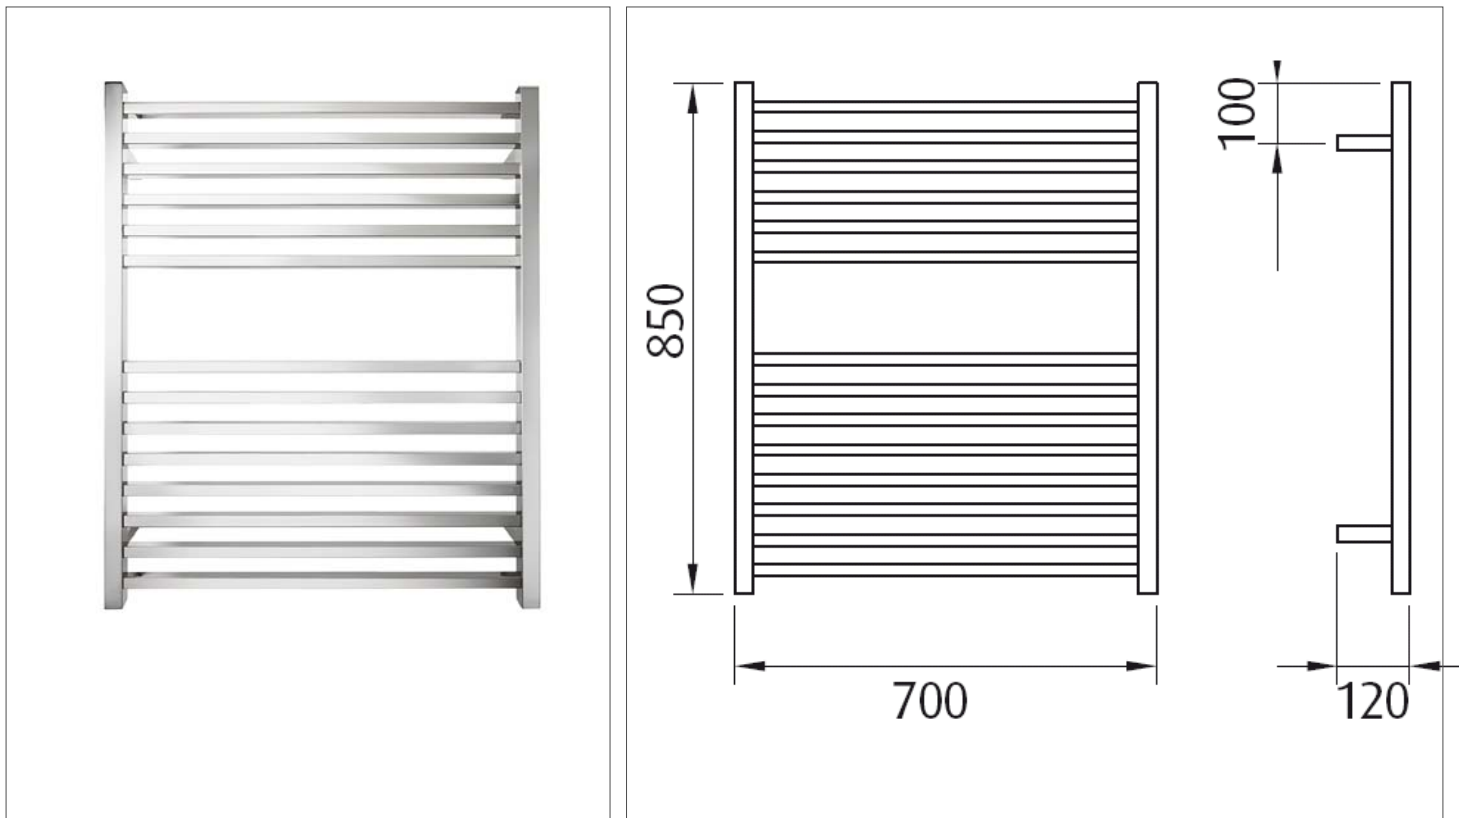

Premium 14 bar - wide SQUARE

Product code : HTR-TS1470R /HTR-TS1470L

700(w) x 850(h) x 120(d) mm

Features:

- 14 bars
- Hand polished to a mirror finish
- High grade stainless steel
- Double insulated heating element and Class 1 fully earthed
- Concealed cable kit available on request
- Left and right hand cable options
- Easily installed into new or existing homes

Note: Manufacturing tolerances could cause variances of ± 5 mm.

Additional Information

- 175 watts
- 230-240Volts, 50Hz
- IP34 rating